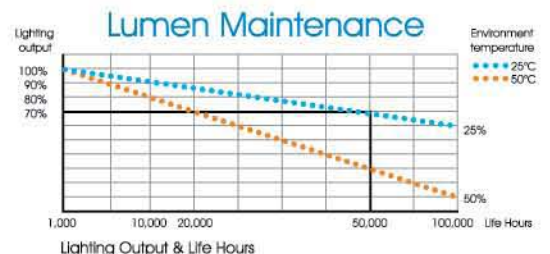

9718 Variel Ave.
Chatsworth, CA 91311
866-996-8883 - 818-638-5973
sales@nuvuelighting.com

Your Authorized Nu Vue Lighting Distributor:

Nu Vue Lighting is a registered trademark of Nu Vue Lighting L.L.C.
© 2010 Nu Vue Lighting L.L.C. All Rights Reserved