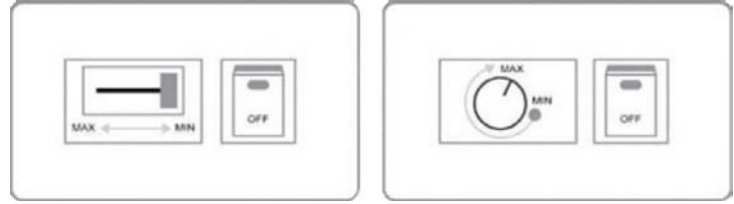

Operating Guidelines:

- NuVue dimmable bulbs are designed to work with smooth dimmers and may not dim properly with the following dimmer types:
  - Sensor dimmers
  - Stepping dimmers
  - Remote control dimmers
  - Dimmers with memory function
  - Dimmers with rating of 1000W or above

Dimmer incompatibility may result in flickering, flashing, and/or abnormal light output at certain dimmer levels. If experiencing any of the afore mentioned problems, try the following:

1. Check if other high-power-consumption equipment (such as vacuum cleaners, refrigerators, etc.) is being operated on a shared AC line with the dimmable lamps. For best results, operate dimmable lamps on an independent AC line to avoid overloading the line.
2. If possible, increase the number of lamps being used with the dimmer in order to raise total power consumption (to over 35 Watts). A power consumption that is too low on an individual dimmer can result in flickering.

- Lamp may not dim immediately after being turned on
- Lamp may emit a bright flash when turned on
- When the dimmer is set at a low level, the lamp may dim further or cease to emit light as a result of fluctuations in power (due to power outage or use of electrical devices such as hair dryer or microwave)
- For best results, use the power switch to power-off rather than turning the dimmer to its lowest setting
- In the case of shared dimmers, particularly at low settings, light emissions of lamps may be different than when connected to an independent dimmer
- If one or more lamps on a shared dimmer cease to emit light, it may be necessary to set the dimmer to 0% before continuing to use the dimmable function within the emitting range
- Dimmers may emit a soft sound while being tuned