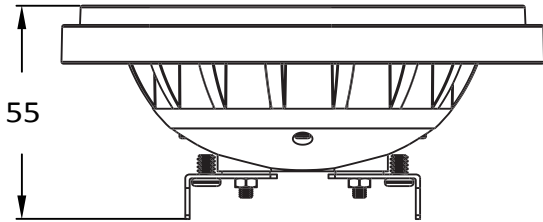

DIMMABLE

Dimensions (in/mm) - Ø : 111

Base G53
Net Weight (g) 210

Base Screw Terminal (ST)
Net Weight (g) 210

Ordering Information

example: NV/AR111/16.1/D/WW/NFL/53/N

product	color	beam spread	base	LED source
NV/AR111/16.1/D - AR1116*1W Dimmable	W27 - 2700K WW - 3000K NW - 4000K CW - 5700K	NFL - Narrow Flood FL - Flood WFL - Wide Flood	ST - Screw Terminal 53 - G53 Pin	N - Nichia 757