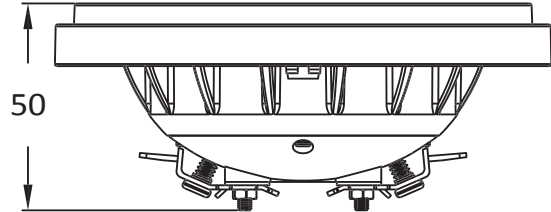

DIMMABLE

Dimensions (in/mm) - Ø : 111

Base G53
Net Weight (g) 210

Base Screw Terminal (ST)
Net Weight (g) 210

Ordering Information

example: NV/AR111/16.1/D/WW/NFL/53/N

product	color	beam spread	base	LED source
NV/AR111/16.1/D - AR1116*1W Dimmable	W27 - 2700K WW - 3000K NW - 4000K CW - 5700K	NFL - Narrow Flood FL - Flood WFL - Wide Flood	ST - Screw Terminal 53 - G53 Pin	N - Nichia 757