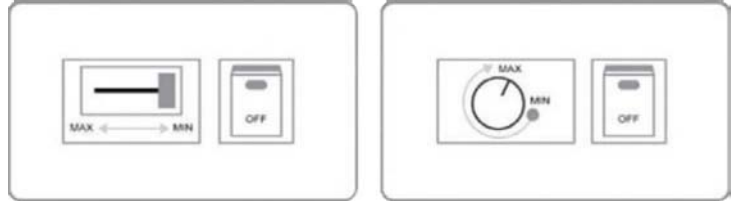

Operating Guidelines:

- NuVue dimmable bulbs are designed to work with smooth dimmers and may not dim properly with the following dimmer types:
  - Sensor dimmers
  - Stepping dimmers
  - Remote control dimmers
  - Dimmers with memory function
  - Dimmers with rating of 1000W or above

Dimmer incompatibility may result in flickering, flashing, and/or abnormal light output at certain dimmer levels. If experiencing any of the afore mentioned problems, try the following:

1. Check if other high-power-consumption equipment (such as vacuum cleaners, refrigerators, etc.) is being operated on a shared AC line with the dimmable lamps. For best results, operate dimmable lamps on an independent AC line to avoid overloading the line.
2. If possible, increase the number of lamps being used with the dimmer in order to raise total power consumption (to over 35 Watts). A power consumption that is too low on an individual dimmer can result in flickering.

- Lamp may not dim immediately after being turned on
- Lamp may emit a bright flash when turned on
- When the dimmer is set at a low level, the lamp may dim further or cease to emit light as a result of fluctuations in power (due to power outage or use of electrical devices such as hair dryer or microwave)
- For best results, use the power switch to power-off rather than turning the dimmer to its lowest setting
- In the case of shared dimmers, particularly at low settings, light emissions of lamps may be different than when connected to an independent dimmer
- If one or more lamps on a shared dimmer cease to emit light, it may be necessary to set the dimmer to 0% before continuing to use the dimmable function within the emitting range
- Dimmers may emit a soft sound while being tuned