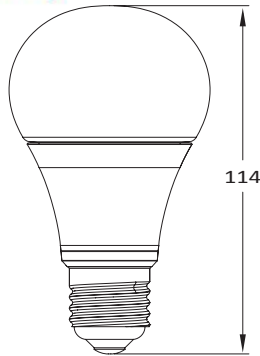

# A19 Wide 11W LED Lamp

Dimensions (in/mm) - 65

Base E26  
Net Weight (g) 150