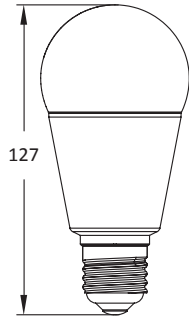

### Lamp Features

Equivalent Source	100W Halogen
Typical Power Consumption	14.85W
Max. Power Consumption	16.5W
LED Source	30°0.5 Nichia 757
Base / Socket	Medium (E26)
Beam Spread	Omni-Directional
Operating Temperature	-20°C to +40°C
MOL	127mm
Voltage	AC 120V
Rated Life	25,000 hours
Certifications	

# A19 16.5W LED Lamp

Dimmable

Dimensions (in/mm) - 60

Base E26  
Net Weight (g) 150