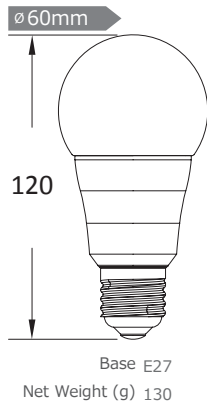

### Lamp Features

Equivalent Source	60W Halogen
Typical Power Consumption	9.9W
Max. Power Consumption	11W
LED Source	12*0.92 Nichia 757
Base / Socket	Medium (E26)
Beam Spread	Omni-Directional
Operating Temperature	-20°C to +40°C
MOL	120mm
Voltage	AC 120V
Rated Life	25,000 hours
Certifications	

# A19 11W LED Lamp

Dimensions (in/mm) - 60