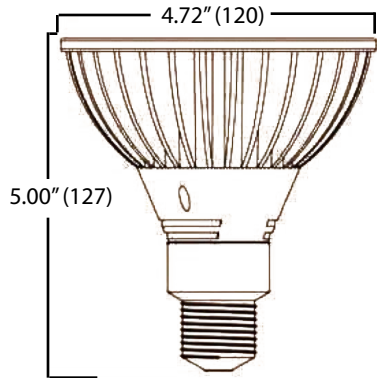

Specifications

	Warm White	Cool White
Color Temperature	3000K	5700K
Lumen Output	374 Lm	490 Lm
Efficacy	37 Lm/W	49 Lm/W
Color Rendering Index (CRI)	80+	70+

PAR38E 20W

Dimensions (in/mm)

Ordering Information