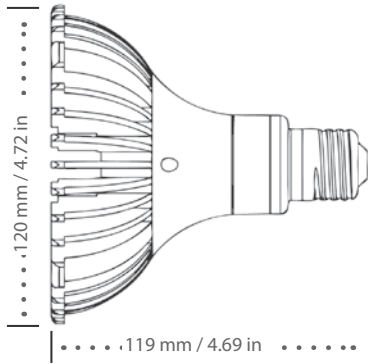

Lamp Features

Equivalent Source	120W Halogen
Typical Power Consumption	15W
Max. Power Consumption	18W
LED source	9*1.8W Cree XRE
Base/Socket	Medium (E26)
Beam Spread	Narrow Spot, Narrow Flood, Wide Flood, Very Wide Flood
Operating Temperature	-20°C to +40 °C
MOL	4.69", 119mm
Voltage	AC 120V
Rated Life	40,000 hours
Certifications	  

Specifications

	Warm White	Cool White
Color Temperature	3000K	5700K
Lumen Output	720 Lm	853 Lm
Efficacy	48 Lm/W	57 Lm/W
Color Rendering Index (CRI)	80+	70+

PAR38 18W LED Lamp

Dimensions (in/mm)

Ordering Information