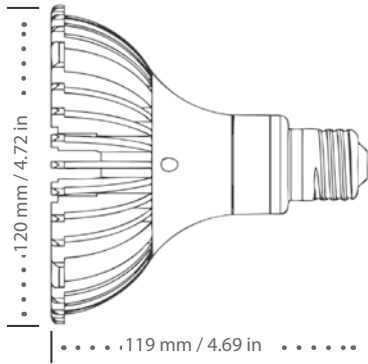

Specifications

	Warm White	Cool White
Color Temperature	3000K	5700K
Lumen Output	608 Lm	763 Lm
Efficacy	47 Lm/W	59 Lm/W
Color Rendering Index (CRI)	80+	70+

PAR38 15W OD LED Lamp

Dimensions (in/mm)

Ordering Information