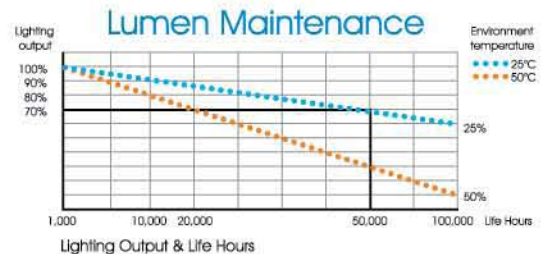

Operating Guidelines:

- Nu Vue dimmable bulbs are designed to work with smooth dimmers and may not dim properly with the following dimmer types:
 - Sensor dimmers
 - Stepping dimmers
 - Remote control dimmers
 - Dimmers with memory function
 - Dimmers with rating of 1000W or above