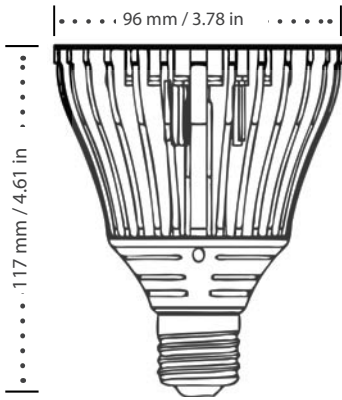

Lamp Features

Equivalent Source	100W Halogen
Typical Power Consumption	14.5W
Max. Power Consumption	16W
LED source	12*1.0W Cree XPE
Base/Socket	Medium (E26)
Beam Spread	Narrow Spot, Narrow Flood, Wide Flood, Very Wide Flood
Operating Temperature	-20°C to +40 °C
MOL	4.61", 117mm
Voltage	AC 120V
Rated Life	40,000 hours
Certifications	  

Specifications

	Warm White	Cool White
Color Temperature	3000K	5700K
Lumen Output	714 Lm	954 Lm
Efficacy	50 Lm/W	66 Lm/W
Color Rendering Index (CRI)	80+	70+

PAR30 16W DIM LED Lamp

Dimmable

Dimensions (in/mm)