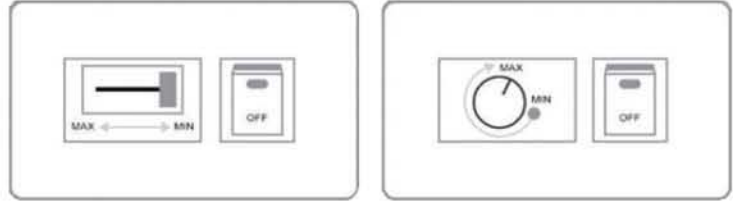

warm white,
flood illustrated

Making the world greener.

9301 Jordan Ave., Unit 105A
Chatsworth, CA. 91311
866-996-8883 818-678-9733
sales@nuvuelighting.com

Your Authorized Nu Vue Lighting Distributor:

Nu Vue Lighting is a registered trademark of Nu Vue Lighting L.L.C.
©2010 Nu Vue Lighting L.L.C. All Rights Reserved.