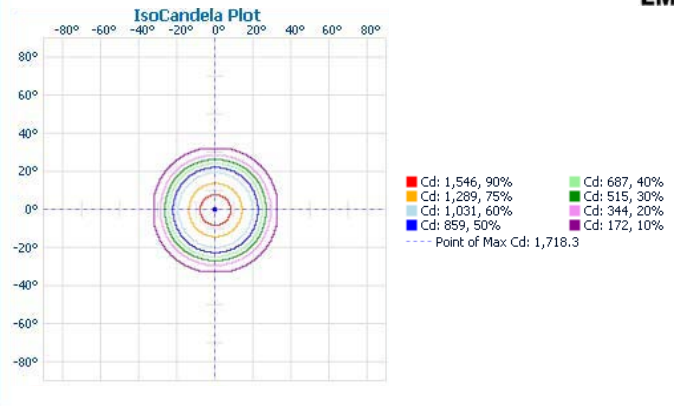

Specifications

	Warm White	Cool White
Color Temperature	3000K	5700K
Lumen Output	714 Lm	954 Lm
Efficacy	50 Lm/W	66 Lm/W
Color Rendering Index (CRI)	80+	70+

PAR30 16W DIM LED Lamp

Dimmable

Dimensions (in/mm)

Photometrics

warm white,
flood illustrated

Ordering Information

example: NV/PAR30/12.1/D/WW/NFL/26/CX

product	color	beam spread	base	LED source
NV/PAR30/12.1/D - PAR30 12*1W Dimmable	WW - 3000K NW - 4000K CW - 5700K	NSP - Narrow Spot NFL - Narrow Flood WFL - Wide Flood VWFL - Very Wide Flood	26 - E26 (Med.)	CX - Cree XPE