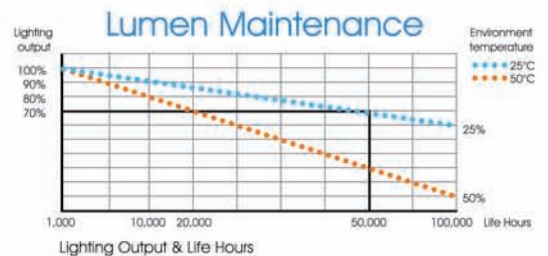

9301 Jordan Ave, Unit 105A
Chatsworth, CA 91311
866-996-8883 818-678-9733
sales@nuvuelighting.com

Your Authorized Nu Vue Lighting Distributor:

Nu Vue Lighting is a registered trademark of Nu Vue Lighting LLC.
©2010 Nu Vue Lighting LLC. All Rights Reserved