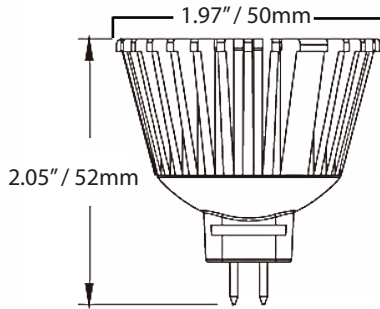

Lamp Features

Equivalent Source	N/A
Typical Power Consumption	3W
Max. Power Consumption	5W
LED source	3*1.0W Cree XRE
Base/Socket	GU5.3
Beam Spread	Very Wide Flood
Operating Temperature	-20 °C to +40°C
MOL	2.05", 52mm
Voltage	DC 12V
Rated Life	40,000 hours
Certifications	

Specifications

Specifications	Warm White	Cool White
Color Temperature	N/A	N/A
Lumen Output	N/A	N/A
Efficacy	N/A	N/A
Color Rendering Index (CRI)	N/A	N/A

MR16 Color LED Lamp

Dimensions (in/mm)

Ordering Information