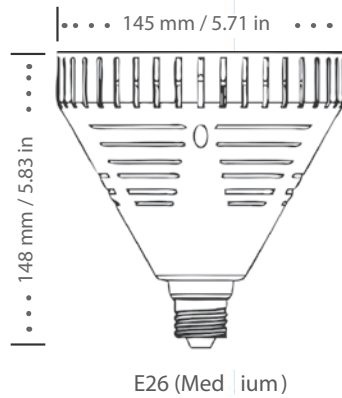

B55 PRO 30W LED Lamp

Dimensions (in/mm)