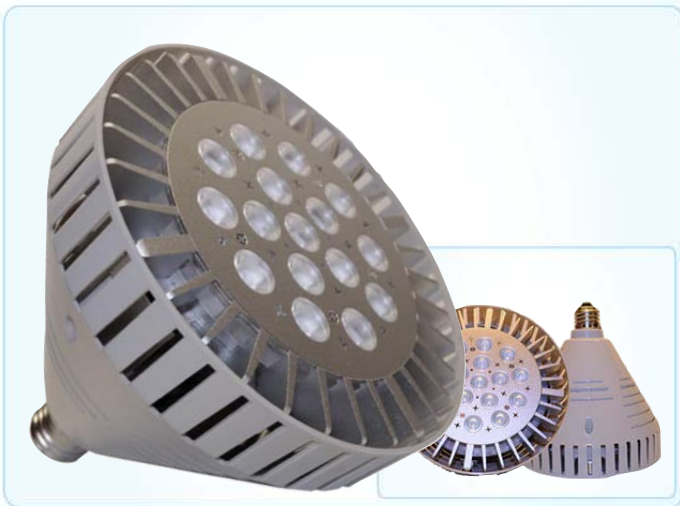

B55 PRO 30W LED Lamp

A state of the art LED source and advanced driver, control, and thermal components comprise an integrated LED system with superior lifetime performance. Exceptional optics creates enhanced color uniformity and high lumen output, providing the quality and brightness of light produced by conventional light sources.

Lamp Features

Equivalent Source	200W Halogen
Typical Power Consumption	24W
Max. Power Consumption	30W
LED source	16*1.5W Cree XPG
Base/Socket	Medium (E26), Mogul (E39)
Beam Spread	Narrow Spot, Spot, Narrow Flood, Wide Flood, Very Wide Flood
Operating Temperature	-20°C to +40 °C
MOL	5.83", 148mm (E26) / 6.26", 159mm (E39)
Voltage	AC120V (277V by special order)
Rated Life	40,000 hours
Certifications	  

Durable:

A solid-state device with no moving parts. Contains no fragile filaments or tubes as in incandescent bulbs. The electronic chip is encapsulated in an epoxy substrate, which provides a protective seal against outside or foreign elements. Resistant to heat, cold and shock

More Efficient

Can generate twice the brightness of light (Lumens) at a fifth the wattage of an incandescent

Customizable

Highly customizable (color, beam spread, base, etc.) to fit all lighting needs

No Heat Build Up