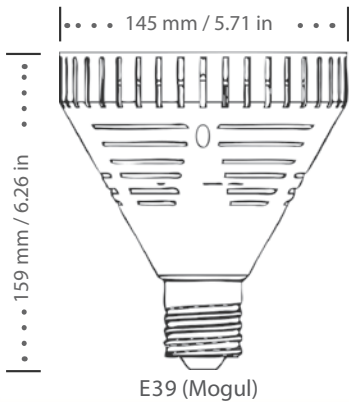

Lamp Features

Equivalent Source	200W Halogen
Typical Power Consumption	24W
Max. Power Consumption	30W
LED source	16*1.5W Cree XPG
Base/Socket	Medium (E26), Mogul (E39)
Beam Spread	Narrow Spot, Spot, Narrow Flood, Wide Flood, Very Wide Flood
Operating Temperature	-20°C to +40 °C
MOL	5.83", 148mm (E26) / 6.26", 159mm (E39)
Voltage	AC120V (277V by special order)
Rated Life	40,000 hours
Certifications	  

Specifications

	Warm White	Cool White
Color Temperature	3000K	5700K+
Lumen Output	1523 Lm	2059 Lm
Efficacy	64 Lm/W	93 Lm/W
Color Rendering Index (CRI)	80+	70+

B55 PRO 30W LED Lamp

Dimensions (in/mm)

Ordering Information