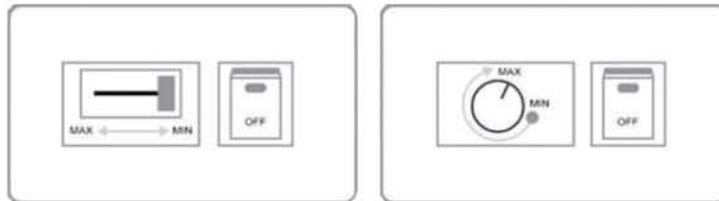

Operating Guidelines:

- Nu Vue dimmable bulbs are designed to work with smooth dimmers and may not dim properly with the following dimmer types:
 - Sensor dimmers
 - Stepping dimmers
 - Remote control dimmers
 - Dimmers with memory function
 - Dimmers with rating of 1000W or above