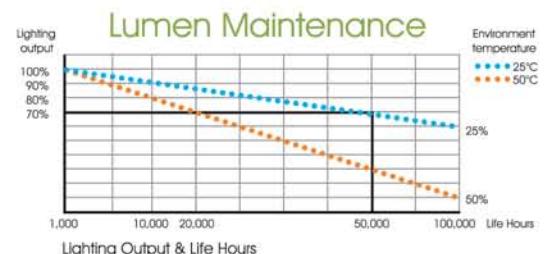

A60E 9W DIM LED Lamp

Dimmable

Dimensions (in/mm)

Ordering Information

example: NVE/A60/6.1/D/WW/26/CM

product	color	beam spread	base	LED source
NVE/A60/6.1/D - E-Series A60 6*1W Dimmable	WW - Warm White CW - Cool White	N/A	26 - E26 (Med.)	CM - Cree MX6

*Note: This product is not designed for use outside, in sealed fixtures, and moist or wet environments.

Beam Spread Key:

VNSP - Very Narrow Spot: <7°
NSP - Narrow Spot: 7°-15°
SP - Spot: 16°-20°
NFL - Narrow Flood: 21°-30°
FL - Flood: 31°-40°
WFL - Wide Flood: 41°-60°
VWFL - Very Wide Flood: 61°+

Color Key:

WW - Warm White: 2000-3500K
W - White: 3500-4500K
CW - Cool White: 4500K+

Product Warranty