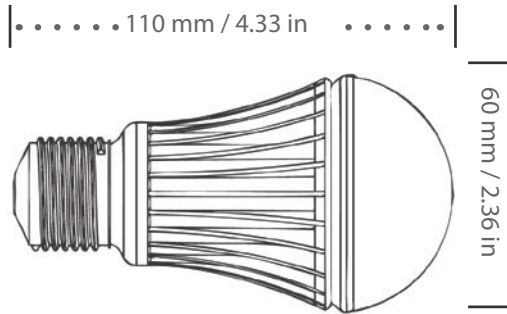

Lamp Features

| | |
|---------------------------|---|
| Equivalent Source | 60W Incandescent |
| Typical Power Consumption | 8.3W |
| Max. Power Consumption | 9W |
| LED source | 6*1W Cree MX6 |
| Base/Socket | Medium (E26) |
| Beam Spread | Omnidirectional |
| Operating Temperature | -20°C to +40 °C |
| MOL | 4.33", 110mm |
| Voltage | 120 VAC |
| Rated Life | 40,000 hours |
| Certifications |  |

A60E 9W DIM LED Lamp

Dimmable

Dimensions (in/mm)

Ordering Information

example: NVE/A60/6.1/D/WW/26/CM

| product | color | beam spread | base | LED source |
|--|------------------------------------|-------------|-----------------|---------------|
| NVE/A60/6.1/D - E-Series A60 6*1W Dimmable | WW - Warm White CW - Cool White | N/A | 26 - E26 (Med.) | CM - Cree MX6 |