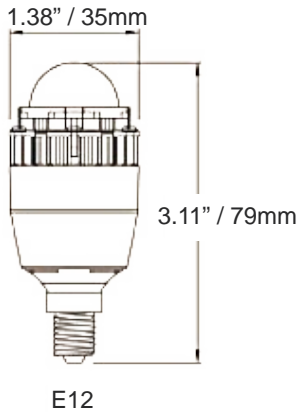

Specifications

	Warm White	Cool White
Color Temperature	3000K	5700K
Lumen Output	33 Lm	34 Lm
Efficacy	25 Lm/W	Lm/W
Color Rendering Index (CRI)	80+	70+

A035 2W LED Lamp

Dimensions (in/mm)

Ordering Information