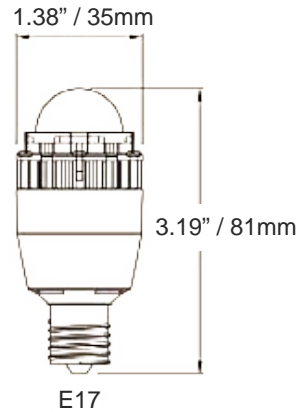

Specifications

	Warm White	Cool White
Color Temperature	3000K	5700K
Lumen Output	33 Lm	34 Lm
Efficacy	25 Lm/W	Lm/W
Color Rendering Index (CRI)	80+	70+

A035 2W LED Lamp

Dimensions (in/mm)

Ordering Information